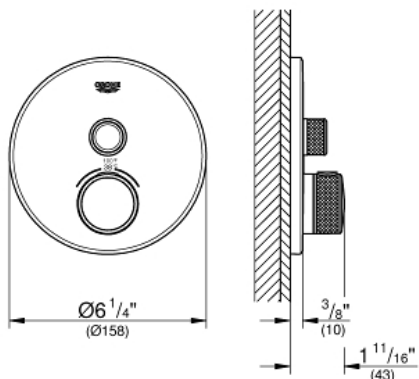

GROHTHERM SMARTCONTROL Single Function Thermostatic Trim with Control Module

MODEL # 29136BE0

Pure Freude
an Wasser

GROHE

Product Description:

GROHTHERM SMARTCONTROL

Single Function Thermostatic Trim with Control Module

Standard Specification:

- Required rough-in-set sold separately (GROHE Rapido SmartBox 35 601 000)
- Metal wall escutcheon with **GROHE QuickFix** (covered escutcheon and shaft sealing, covered fixing), 6° angle adjustable
- 3/8" (10 mm) thin profile escutcheon
- **GROHE StarLight** finish
- SmartControl push for ON-OFF, turn for volume adjustment from EcoJoy to Full Flow
- Includes various icons to customize push buttons
- **GROHE TurboStat** Compact cartridge with wax thermoelement
- **GROHE SafeStop** safety button at 100°F/38°C
- Built-in check valve with dirt strainer
- Maximum flow performance: 7.7gpm (29L/min) @ 43.5 psi (3 bar)
- Optional flow reducer for CALGreen compliance included