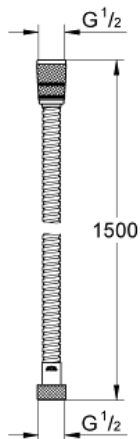

ROTAFLEX METAL LONGLIFE
Longlife Metal shower hose
Twistfree 1500

MODEL # 28417A00

Pure Freude
an Wasser

GROHE

Product Description:
ROTAFLEX METAL LONGLIFE
Longlife Metal shower hose Twistfree 1500

Standard Specification:

- 59"
- Material: Metal
- Longlife
- Strengthened model
- Tensile strength 500 N
Pressure resistance: up to 16 bar
- Heat resistance 165°F
- AntiFold bend proof
- Universal connection G 1/2" x 1/2"
- Rotation cone for Twist-free function
- Silicone strip prevents hand shower from turning while in body spray position
- **GROHE StarLight** finish
- Blister pack

Color:

- 28417A00 Hard graphite