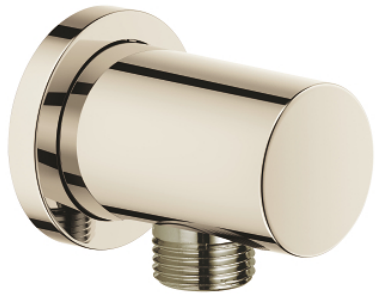

RAINSHOWER
Shower Wall Union, 1/2"
MODEL # 26635BE0

Pure Freude
an Wasser

GROHE

Product Description:
RAINSHOWER
Shower Wall Union, 1/2"

Standard Specification:

- 1/2" NPT Female Threads
- Check valve included to prevent backflow
- GROHE StarLight finish

Color:
□ 26635BE0 Polished nickel