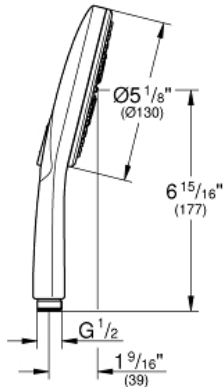

RAINSHOWER SMARTACTIVE
130
Hand Shower, 3 Sprays
MODEL # 26545000

Pure Freude
an Wasser

Product Description:
RAINSHOWER SMARTACTIVE 130
Hand Shower, 3 Sprays

Standard Specification:

- 3 Sprays: Rain, Jet, ActiveMassage
- **GROHE EcoJoy** 1.75 gpm (6.6 l/min) flow limiter
- **GROHE DreamSpray** perfect spray pattern
- GROHE SmartTip showering spray selection via push of a ring
- **GROHE StarLight** chrome finish
- **SpeedClean** anti-lime system