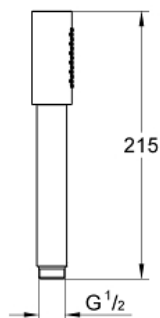

SENA STICK
Hand Shower
MODEL # 26465BE0

Pure Freude
an Wasser

GROHE

Product Description:

**SENA STICK
Hand Shower**

Standard Specification:

- 1 Spray: Normal
- Material: Metal
- **GROHE EcoJoy** 1.75 gpm (6.6 l/min) flow limiter
- **GROHE DreamSpray** perfect spray pattern
- **GROHE StarLight** finish
- **SpeedClean** anti-lime system
- Inner WaterGuide for a longer life
- Universal mounting system (fits all standard shower hoses)
- Suitable for instantaneous heater