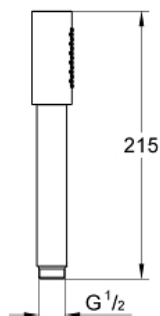

SENA STICK
Hand Shower
MODEL # 26465A00

Pure Freude
an Wasser

GROHE

Product Description:

**SENA STICK
Hand Shower**

Standard Specification:

- 1 Spray: Normal
- Material: Metal
- **GROHE EcoJoy** 1.75 gpm (6.6 l/min) flow limiter
- **GROHE DreamSpray** perfect spray pattern
- **GROHE StarLight** finish
- **SpeedClean** anti-lime system
- Inner WaterGuide for a longer life
- Universal mounting system (fits all standard shower hoses)
- Suitable for instantaneous heater