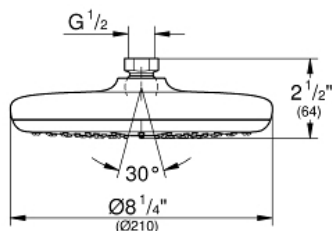

**Product Description:**  
**Head Shower 1 Spray**

**Standard Specification:**

- Rain spray pattern (1 spray-rain)
- Diameter 8 1/4"
- Rotating ball joint  $\pm 15^\circ$
- 1/2" Connection thread
- 2.5 gpm (9.5 l/min) flow limiter
- **GROHE DreamSpray** perfect spray pattern
- **GROHE StarLight** finish
- **SpeedClean**<sup>®</sup> anti-lime system
- Inner WaterGuide for a longer life
- Suitable for instantaneous heater
- Min. recommended pressure: 15 psi