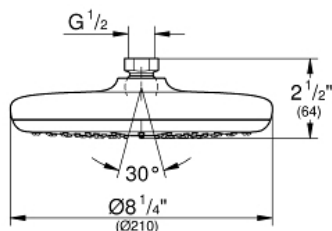

**Product Description:**  
**Head Shower 1 Spray**

**Standard Specification:**

- Rain spray pattern (1 spray-rain)
- Diameter 8 1/4"
- Rotating ball joint  $\pm 15^\circ$
- 1/2" Connection thread
- 2.5 gpm (9.5 l/min) flow limiter
- **GROHE DreamSpray** perfect spray pattern
- **GROHE StarLight** chrome finish
- **SpeedClean**<sup>®</sup> anti-lime system
- Inner WaterGuide for a longer life
- Suitable for instantaneous heater
- Min. recommended pressure: 15 psi