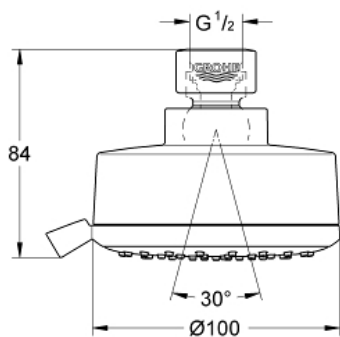

NEW TEMPESTA
COSMOPOLITAN 100
Shower Head 4 Sprays
MODEL # 26043BE1

Pure Freude
an Wasser

GROHE

Product Description:

**NEW TEMPESTA COSMOPOLITAN 100
Shower Head 4 Sprays**

Standard Specification:

- 4 Sprays: GROHE Rain O², Rain, Massage and Jet
- Rotating ball joint ± 15°
- 1/2" Connection thread
- **GROHE EcoJoy** 1.75 gpm (6.6 l/min) flow limiter
- **GROHE DreamSpray** perfect spray pattern
- **GROHE StarLight** finish
- **SpeedClean** anti-lime system
- Inner WaterGuide for a longer life
- Max Flow Rate: 1.75 gpm (6.6 L/min)
- Min. recommended pressure: 15 psi (1.0 bar)