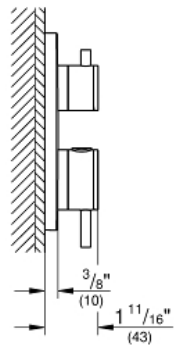

ATRIO  
Dual Function 2-Handle  
Thermostatic Trim

MODEL # 24151003

Pure Freude  
an Wasser

GROHE

**Product Description:**

ATRIO

Dual Function 2-Handle Thermostatic Trim

**Standard Specification:**

- Required rough-in-set sold separately (GROHE Rapido SmartBox 35 601 000)
- **GROHE TurboStat** Compact cartridge with wax thermoelement
- **GROHE StarLight** chrome finish
- Wall trim plate with GROHE QuickFix (Concealing mounting screws)
- Metal trim angle adjustable up to 6°
- Thermostatic temperature control with SafeStop at 100° F/38° C
- GROHE SafeStop Plus temperature limiter at 115° F/46° C
- GROHE AquaDimmer, integrated shut off/diverter valve
- Metal handles
- Optional Aquadimmer stop ring for shared function (14 060 000)

**Applicable Codes & Standards:**

- ASME A112.18.1/CSA B125.1
- ICC/ANSI A117.1
- LOGO CEC

**Color:**

- 24151003 StarLight Chrome