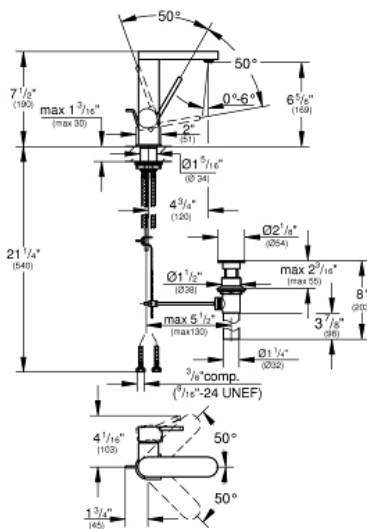

GROHE PLUS
Single-Handle Bathroom Faucet
M-Size

MODEL # 23956003

Pure Freude
an Wasser

GROHE

Product Description:

**GROHE PLUS
Single-Handle Bathroom Faucet M-Size**

Standard Specification:

- Single hole installation
- Metal lever handle
- **GROHE SilkMove** 1.1" (28 mm) ceramic cartridge
- With temperature limiter
- **GROHE StarLight** chrome finish
- **GROHE EcoJoy**
- **GROHE AquaGuide** adjustable flow control
- **GROHE QuickFix** installation system
- Swivel spout with easy docking
- Swivel area 90°
- Includes waste-set drain assembly
- Stainless steel flex lines
- Max flow rate: 1.2 gpm (4.56 L/min)

Color:

□ 23956003 StarLight Chrome