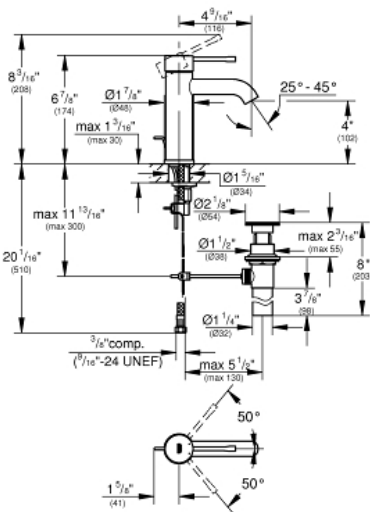

ESSENCE
Single-Handle Bathroom Faucet S-
Size

MODEL # 23592BEA

Pure Freude
an Wasser

GROHE

Product Description:

ESSENCE

Single-Handle Bathroom Faucet S-Size

Standard Specification:

- Single hole installation
- **GROHE SilkMove** 1.1" (28 mm) ceramic cartridge
- With temperature limiter
- **GROHE StarLight** finish
- **GROHE EcoJoy** Mousseur 1.2 gpm
- Includes waste-set drain assembly
- **GROHE AquaGuide** adjustable flow control
- **GROHE QuickFix** installation system
- Metal lever handle