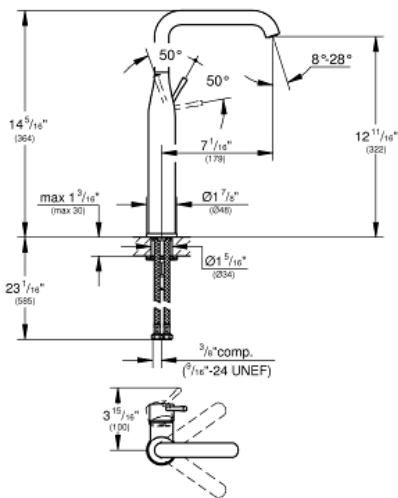

ESSENCE
Single-Hole Single-Handle Vessel
Bathroom Faucet XL-Size

MODEL # 23538GNA

Pure Freude
an Wasser

GROHE

Product Description:

ESSENCE

Single-Hole Single-Handle Vessel Bathroom Faucet XL-Size

Standard Specification:

- Single hole installation
- **GROHE SilkMove** 1.1" (28 mm) ceramic cartridge
- With temperature limiter
- **GROHE EcoJoy** Mousseur 1.2 gpm
- **GROHE AquaGuide** adjustable flow control
- **GROHE StarLight** finish
- Swivel Spout
- With stop restriction
- Smooth body
- Metal lever handle