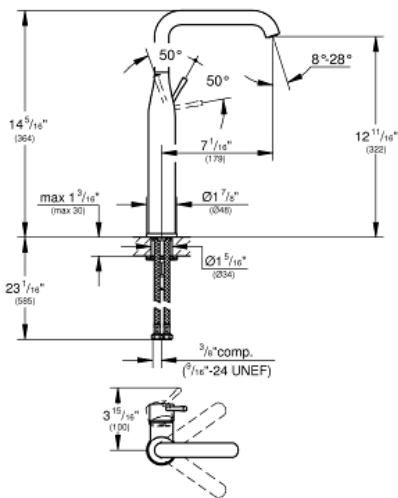

ESSENCE
Single-Hole Single-Handle Vessel
Bathroom Faucet XL-Size

MODEL # 23538BEA

Pure Freude
an Wasser

GROHE

Product Description:

ESSENCE

Single-Hole Single-Handle Vessel Bathroom Faucet XL-Size

Standard Specification:

- Single hole installation
- **GROHE SilkMove** 1.1" (28 mm) ceramic cartridge
- With temperature limiter
- **GROHE EcoJoy** Mousseur 1.2 gpm
- **GROHE AquaGuide** adjustable flow control
- **GROHE StarLight** finish
- Swivel Spout
- With stop restriction
- Smooth body
- Metal lever handle