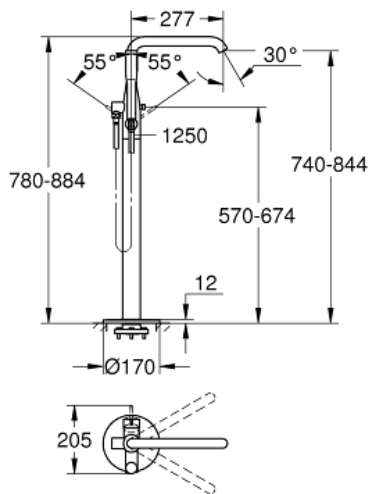

ESSENCE
Floor Standing Tub Filler
MODEL # 23491BEA

Pure Freude
an Wasser

GROHE

Product Description:
ESSENCE
Floor Standing Tub Filler

Standard Specification:

- Final installation set for:
- 45 984
- Requires Rough-In Set (29 038 001) (sold separately)
- **GROHE SilkMove** 1.4" (35 mm) ceramic cartridge
- With temperature limiter
- **GROHE StarLight** finish
- Automatic diverter: bath/shower
- Swivel tubular spout with flow control and stop limiter
- 10 7/8" (277 mm) spout reach
- 1/2" (13mm) Integrated non-return valve in the shower outlet
- With shower holder
- Hand shower (26 465)
- 49" (1250mm) SilverFlex shower hose (28 362 000)
- Check valve included to prevent backflow
- Min. recommended pressure: 15 psi (1.0 bar)