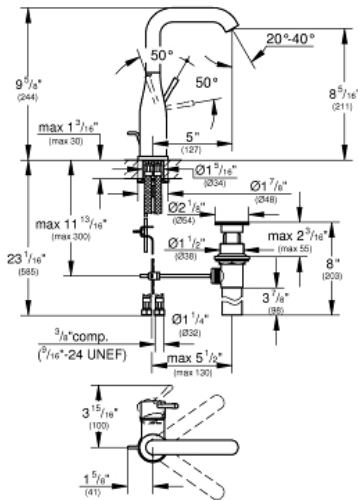

ESSENCE Single-Handle Bathroom Faucet L-size

MODEL # 23486GNA

Pure Freude
an Wasser

GROHE

Product Description:

ESSENCE

Single-Handle Bathroom Faucet L-size

Standard Specification:

- Single hole installation
- Metal lever handle
- **GROHE SilkMove** 1.1" (28 mm) ceramic cartridge
- With temperature limiter
- **GROHE StarLight** finish
- **GROHE EcoJoy** Mousseur 1.2 gpm
- Swivel tubular spout with flow control and stop limiter