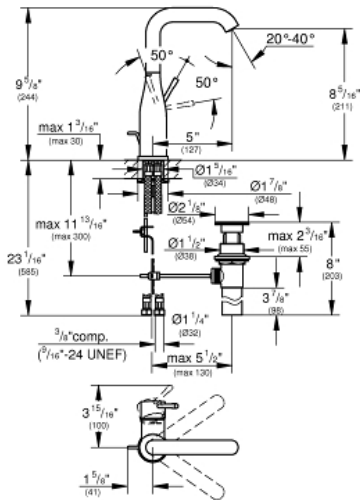

# ESSENCE Single-Handle Bathroom Faucet L-size

MODEL # 23486BEA

Pure Freude  
an Wasser

**GROHE**

#### Product Description:

**ESSENCE**

**Single-Handle Bathroom Faucet L-size**

#### Standard Specification:

- Single hole installation
- Metal lever handle
- **GROHE SilkMove** 1.1" (28 mm) ceramic cartridge
- With temperature limiter
- **GROHE StarLight** finish
- **GROHE EcoJoy** Mousseur 1.2 gpm
- Swivel tubular spout with flow control and stop limiter