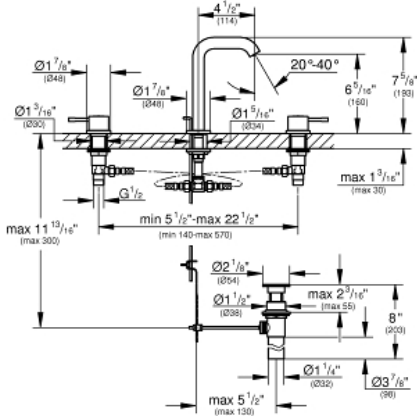

ESSENCE  
8" Widespread Two-Handle  
Bathroom Faucet M-Size

MODEL # 20297BEA

Pure Freude  
an Wasser

**GROHE**

**Product Description:**

**ESSENCE**

**8" Widespread Two-Handle Bathroom Faucet M-Size**

**Standard Specification:**

- 1/2" (13mm) ceramic cartridge (90° turn)
- **GROHE StarLight** finish
- **GROHE EcoJoy** Mousseur 1.2 gpm
- **GROHE QuickFix** rapid installation system
- Spout with flow control
- 1 1/4" pop-up waste set
- Pressure resistant flexible connection hoses (between spout and side valves)
- 1/2" x 7/16" (13mm x 10.5mm) union nut