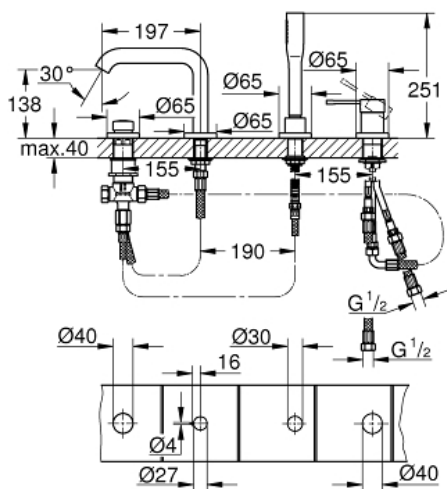

ESSENCE Four-Hole Bathtub Faucet with Handshower

MODEL # 19578BEA

Pure Freude
an Wasser

GROHE

Product Description:

ESSENCE

Four-Hole Bathtub Faucet with Handshower

Standard Specification:

- GROHE SilkMove 1.4" (35 mm) ceramic cartridge
- With temperature limiter
- GROHE StarLight finish
- Pre-assembled spout mounting
- Single lever valve operating element
- Metal lever handle
- Bath inlet with flow control
- Bath/shower diverter
- Hand shower (26 465)
- 79" (2000mm) metal shower hose
- Stainless steel flex lines
- Connection for shower hose
- Check valve included to prevent backflow
- For use with 29 037 000
- Min. recommended pressure: 15 psi (1.0 bar)