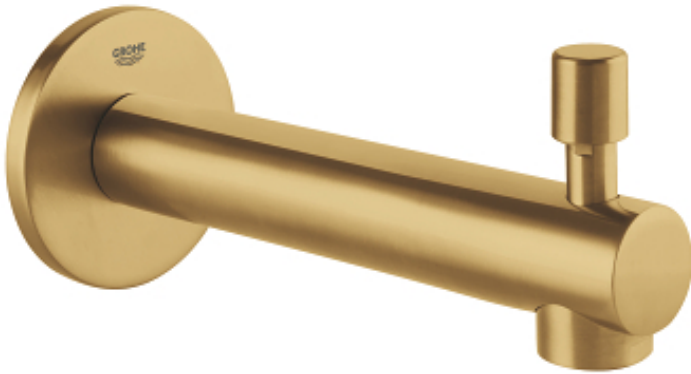

CONCETTO  
Tub Spout  
MODEL # 13275GN1

Pure Freude  
an Wasser

**Product Description:**

**CONCETTO  
Tub Spout**

**Standard Specification:**

- Wall mount
- **GROHE StarLight** finish
- Flow control
- Automatic diverter: bath/shower
- 1/2" (13 mm) NPT Male Threads
- 6 11/16" (170 mm) spout reach

**Color:**

- 13275GN1 Brushed cool sunrise