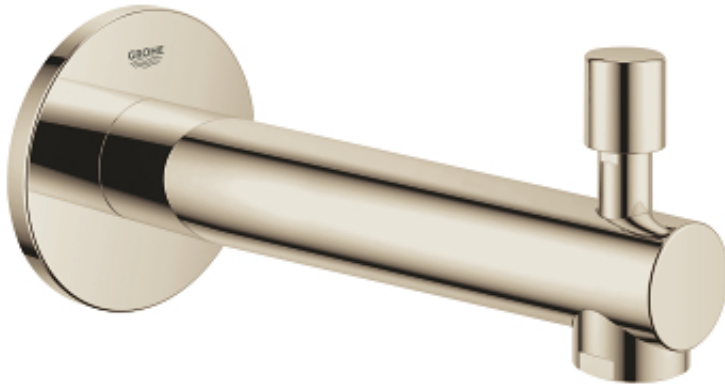

CONCETTO
Tub Spout
MODEL # 13275BE1

Pure Freude
an Wasser

Product Description:

**CONCETTO
Tub Spout**

Standard Specification:

- Wall mount
- **GROHE StarLight** finish
- Flow control
- Automatic diverter: bath/shower
- 1/2" (13 mm) NPT Male Threads
- 6 11/16" (170 mm) spout reach

Color:

- 13275BE1 Polished nickel