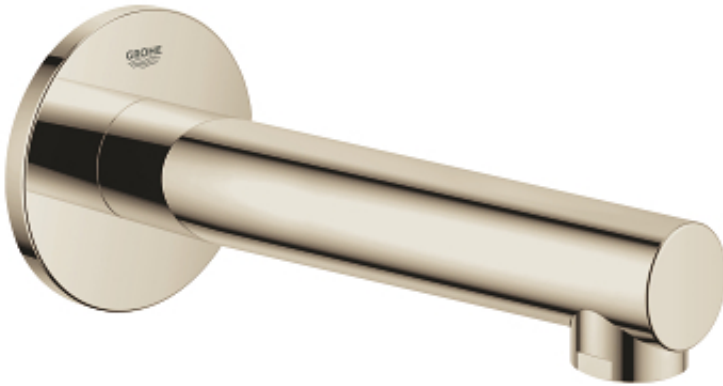

CONCETTO  
Tub Spout  
MODEL # 13274BE1

Pure Freude  
an Wasser

**Product Description:**

**CONCETTO  
Tub Spout**

**Standard Specification:**

- Wall mount
- **GROHE StarLight** finish
- Flow control
- 6 11/16" (170 mm) spout reach
- 1/2" (13 mm) NPT Male Threads

**Color:**

- 13274BE1 Polished nickel