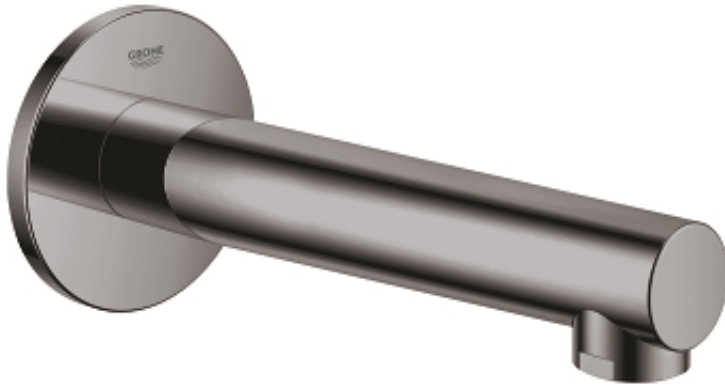

CONCETTO
Tub Spout
MODEL # 13274A01

Pure Freude
an Wasser

GROHE

Product Description:

**CONCETTO
Tub Spout**

Standard Specification:

- Wall mount
- **GROHE StarLight** finish
- Flow control
- 6 11/16" (170 mm) spout reach
- 1/2" (13 mm) NPT Male Threads

Color:

- 13274A01 Hard graphite