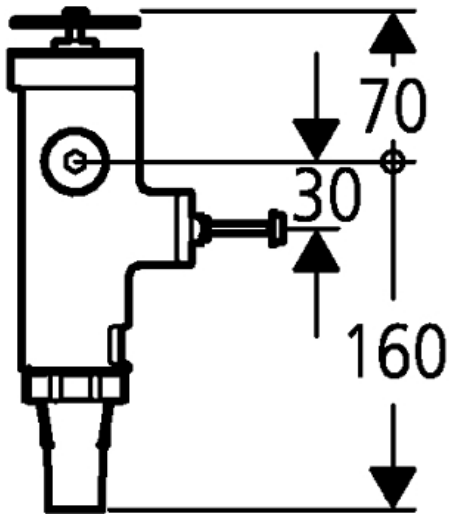

# Wall Carrier Toilet Flush Valve

MODEL # 43996000

Pure Freude  
an Wasser

GROHE

#### Standard Specification:

- Concealed installation
- 3/4"
- Retrofit for 677.00.200/677.03.200/680.00.200
- Without stop valve
- Without flush pipe