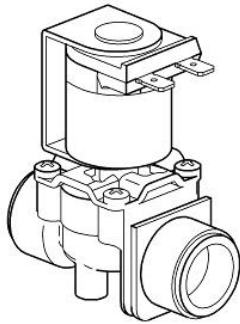

Solenoid valve
MODEL # 43828000

*Pure Freude
an Wasser*

GROHE
WAVE

Product Description:

Solenoid valve

Standard Specification:

Color:

□ 43828000