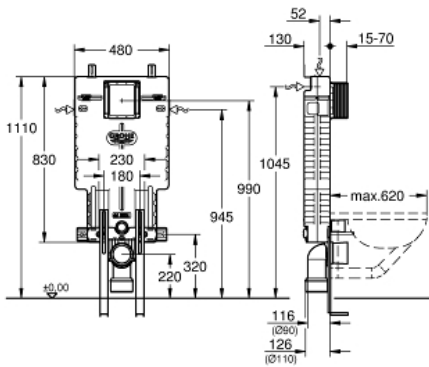

UNISET

MODEL # 38642001

Pure Freude  
an Wasser

GROHE

**Product Description:**  
**UNISET**

**Standard Specification:**

- Flushing cistern (GD 2)
- Sound-insulating EPS module for masonry
- 32 5/8" x 18 1/2" x 5 1/8"
- Bar adaptors for modular mounting
- Wall bar with mounting accessories for single installation
- WC mounting screws (2x)
- Distance of mounting screws (7" - 9")
- Mounting kit for ceramic
- outlet bend Ø 90 mm
- Depth adjustable
- Reducer Ø 90/110 mm
- Inlet and outlet connecting set
- Adjustment from factory (1.6 gal and .8 gal)
- Pneumatic discharge valve offering: 3 modes of operation: dual flush or start/stop or single flush
- Water supply from left, right, back, or top
- Low noise (group I acc. to/German Noise Specification)
- Insulated against condensation
- 1/2" water supply connection, includes integrated angle valve with push-fit flexible hose union
- No tools required for the installation of the inspection shaft incl. protection during construction phase
- For mounting of small flush plates please order revision shaft 40 911 000 (sold separately)

**Color:**

□ 38642001