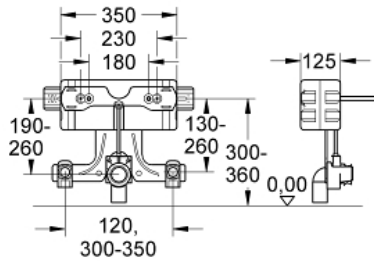

UNISET

MODEL # 37578001

Pure Freude
an Wasser

GROHE

Product Description:

UNISET

Standard Specification:

- Sound-insulating EPS module for masonry with closed surface
- Bar adaptors for modular mounting
- For single or series installation
- Wall bar with mounting accessories for single installation
- Bidet mounting screws
- Adjustable height fitting and outlet connections
- HT-outlet elbow (Ø 2")
- Seal (Ø 1 1/4")
- 2 x variable fitting connections
- Mounting material for bidet
- For on-the-wall installation please order support feet 37 304 000 (sold separately)