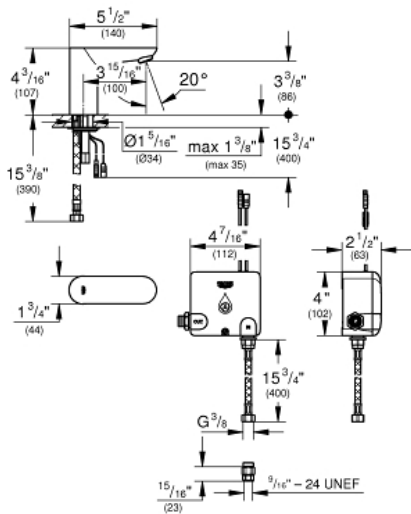

EUROECO COSMOPOLITAN E Powerbox

MODEL # 36385000

Pure Freude
an Wasser

ADA

Product Description: EUROECO COSMOPOLITAN E Powerbox

Standard Specification:

- With infrared sensor for bi-directional communication for monitoring, configuration and service purpose
- 1/2" infra-red electronic bath faucet without mixing device
- Including Powerbox self-generating power system
- Single hole installation
- Aerator 1 gallon
- 0.2 gpc metered faucet
- Flexible hose connection
- Dirt strainer
- **Powerbox**
 - Power generator with water turbine
 - Internal energy saving unit
 - With use of 60 s/24 h stand-by, 260 s/100 h stand-by
 - With additional backup power
 - Quick installation system
 - 7 pre-set programs:
 - Auto-flush
 - Thermal disinfection
 - Cleaning mode
 - Min. recommended pressure: 15 psi (1.0 bar)

Applicable Codes & Standards:

- ASME A112.18.1/CSA B125.1

Color:

- 36385000 StarLight Chrome