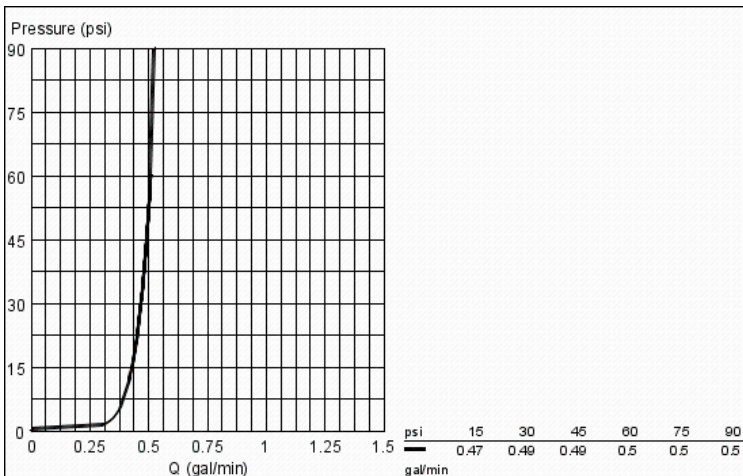

EUROECO COSMOPOLITAN E Powerbox

MODEL # 36385000

Pure Freude
an Wasser

ADA

Product Description: EUROECO COSMOPOLITAN E Powerbox

Standard Specification:

- With infrared sensor for bi-directional communication for monitoring, configuration and service purpose
- 1/2" infra-red electronic bath faucet without mixing device
- Including Powerbox self-generating power system
- Single hole installation
- Aerator 1 gallon
- 0.2 gpc metered faucet
- Flexible hose connection
- Dirt strainer
- **Powerbox**
 - Power generator with water turbine
 - Internal energy saving unit
 - With use of 60 s/24 h stand-by, 260 s/100 h stand-by
 - With additional backup power
 - Quick installation system
 - 7 pre-set programs:
 - Auto-flush
 - Thermal disinfection
 - Cleaning mode
 - Min. recommended pressure: 15 psi (1.0 bar)

Applicable Codes & Standards:

- ASME A112.18.1/CSA B125.1

Color:

- 36385000 StarLight Chrome