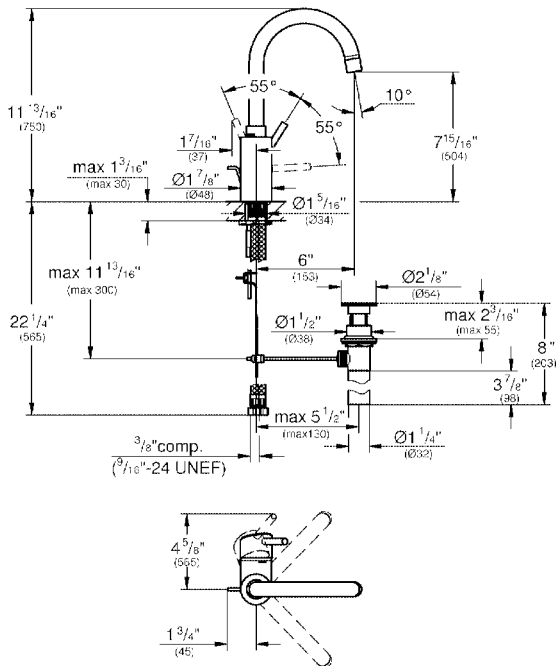

CONCETTO
Single-Handle Bathroom Faucet L-size
MODEL # 32138EN2

Pure Freude
an Wasser

GROHE

Product Description:

CONCETTO

Single-Handle Bathroom Faucet L-size

Standard Specification:

- Single hole installation
- GROHE SilkMove 1.4" (35 mm) ceramic cartridge
- Adjustable flow rate limiter
- GROHE StarLight chrome finish
- GROHE Zero isolated inner water ways - lead and nickel free
- GROHE QuickFix rapid installation system
- Flow control
- Swivel tubular spout with stop limiter
- 1 1/4" pop-up waste set
- Stainless steel flex lines
- Max flow rate: 1.2 gpm (4.56 L/min)
- Optional temperature limiter ref. no. 46 375
- GROHE Limited Lifetime Warranty

Applicable Codes & Standards:

- Energy Policy Act of 1992
- NSF 61
- NSF 372
- ASME A112.18.1/CSA B125.1
- US Federal and State material regulations
- EPA WaterSense®
- ICC/ANSI A117.1

Color:

- 32138EN2 Brushed Nickel