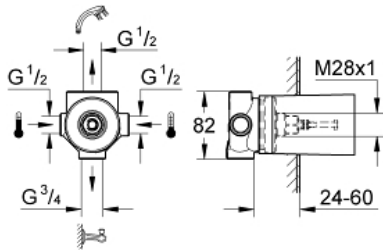

4-Way Diverter
MODEL # 29707000

Pure Freude
an Wasser

GROHE

Product Description:

4-Way Diverter

Standard Specification:

- 1/2" concealed body
- Without finishing trim set
- Wall installation
- Ceramic discs
- 1/2" hot and cold connection
- 1/2" shower outlet
- 3/4" bath outlet
- Protection sleeve
- Adjustable installation depth
24-60 mm
- DR-brass