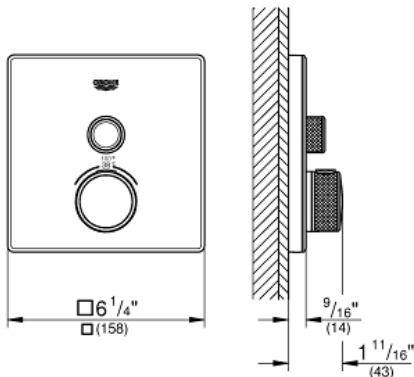

GROHTHERM SMARTCONTROL Single Function Thermostatic Trim with Control Module

MODEL # 29163LS0

Pure Freude
an Wasser

GROHE

Product Description:

GROHTHERM SMARTCONTROL

Single Function Thermostatic Trim with Control Module

Standard Specification:

- Final installation set for:
- Required rough-in-set sold separately (GROHE Rapido SmartBox 35 601 000)
- Metal wall escutcheon with **GROHE QuickFix** (covered escutcheon and shaft sealing, covered fixing), 6° angle adjustable
- 3/8" (10 mm) thin profile escutcheon
- **GROHE StarLight** finish
- SmartControl push for ON-OFF, turn for volume adjustment from EcoJoy to Full Flow
- Includes various icons to customize push buttons
- **GROHE TurboStat** Compact cartridge with wax thermoelement
- **GROHE SafeStop** safety button at 100°F/38°C
- Built-in check valve with dirt strainer
- Cover plate in moon white acrylic glass
- Maximum flow performance: 7.7gpm (29L/min) @ 43.5 psi (3 bar)
- Optional flow reducer for CALGreen compliance included

Applicable Codes & Standards:

- ASME A112.18.1/CSA B125.1
- LOGO CEC

Color:

- 29163LS0 Moon White