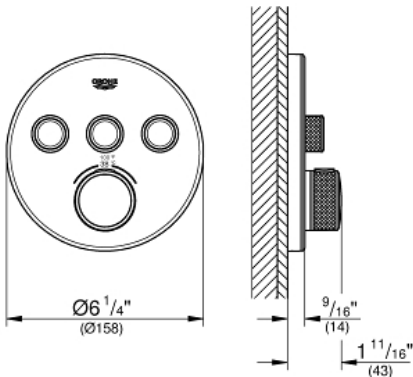

GROHTHERM SMARTCONTROL Triple Function Thermostatic Trim with Control Module

MODEL # 29161LS0

Pure Freude
an Wasser

GROHE

Product Description:

GROHTHERM SMARTCONTROL

Triple Function Thermostatic Trim with Control Module

Standard Specification:

- Final installation set for:
- Required rough-in-set sold separately (GROHE Rapido SmartBox 35 601 000)
- Metal wall escutcheon with **GROHE QuickFix** (covered escutcheon and shaft sealing, covered fixing), 6° angle adjustable
- 3/8" (10 mm) thin profile escutcheon
- **GROHE StarLight** finish
- SmartControl push for ON-OFF, turn for volume adjustment from EcoJoy to Full Flow
- Includes various icons to customize push buttons
- **GROHE TurboStat** Compact cartridge with wax thermoelement
- **GROHE SafeStop** safety button at 100°F/38°C
- Built-in check valve with dirt strainer
- Multiple outlets can be run simultaneously
- Cover plate in moon white acrylic glass
- Maximum flow performance combined: 9.5gpm (36L/min) @ 43.5 psi (3 bar)
- Optional flow reducer for CALGreen compliance included

Applicable Codes & Standards:

- ASME A112.18.1/CSA B125.1
- LOGO CEC

Color:

- 29161LS0 Moon White