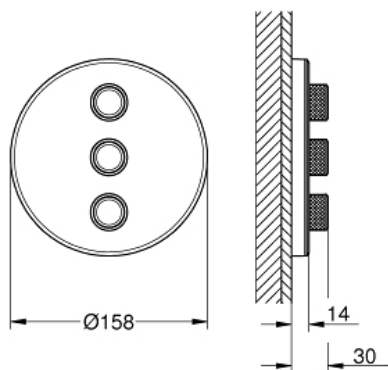

GROHTHERM SMARTCONTROL Triple Volume Control Trim

MODEL # 29152LS0

*Pure Freude
an Wasser*

GROHE

CEC

Product Description:
GROHTHERM SMARTCONTROL
Triple Volume Control Trim

Standard Specification:

- Final installation set for:
- GROHE Rapido SmartBox 35 601 000
- Metal wall escutcheon with **GROHE QuickFix** (covered escutcheon and shaft sealing, covered fixing), 6° angle adjustable
- 3/8" (10 mm) thin profile escutcheon
- **GROHE StarLight** finish
- SmartControl push for ON-OFF, turn for volume adjustment from EcoJoy to Full Flow
- Includes various icons to customize push buttons
- Multiple outlets can be run simultaneously
- Cover plate in moon white acrylic glass
- Maximum flow performance combined: 17.2gpm (65L/min) @ 43.5 psi (3 bar)
- Optional flow reducer for CALGreen compliance included