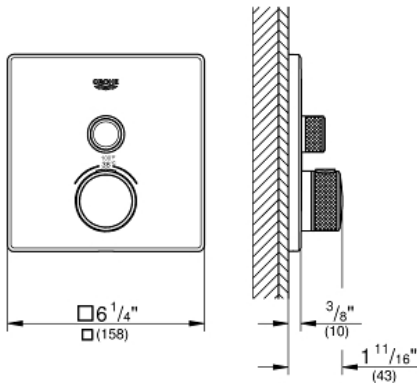

GROHTHERM SMARTCONTROL Single Function Thermostatic Trim with Control Module

MODEL # 29140000

Pure Freude
an Wasser

GROHE

Product Description:

GROHTHERM SMARTCONTROL

Single Function Thermostatic Trim with Control Module

Standard Specification:

- Final installation set for:
- Required rough-in-set sold separately (GROHE Rapido SmartBox 35 601 000)
- Metal wall escutcheon with **GROHE QuickFix** (covered escutcheon and shaft sealing, covered fixing), 6° angle adjustable
- 3/8" (10 mm) thin profile escutcheon
- **GROHE StarLight** chrome finish
- SmartControl push for ON-OFF, turn for volume adjustment from EcoJoy to Full Flow
- Includes various icons to customize push buttons
- **GROHE TurboStat** Compact cartridge with wax thermoelement
- **GROHE SafeStop** safety button at 100°F/38°C
- Built-in check valve with dirt strainer
- Maximum flow performance: 7.7gpm (29L/min) @ 43.5 psi (3 bar)
- Optional flow reducer for CALGreen compliance included

Applicable Codes & Standards:

- ASME A112.18.1/CSA B125.1

Color:

- 29140000 StarLight Chrome