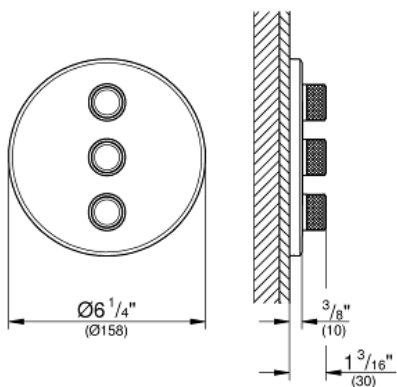

GROHTHERM SMARTCONTROL Triple Volume Control Trim

MODEL # 29122EN0

Pure Freude
an Wasser

GROHE

CEC

Product Description:
GROHTHERM SMARTCONTROL
Triple Volume Control Trim

Standard Specification:

- Final installation set for:
- GROHE Rapido SmartBox 35 601 000
- Metal wall escutcheon with **GROHE QuickFix** (covered escutcheon and shaft sealing, covered fixing), 6° angle adjustable
- 3/8" (10 mm) thin profile escutcheon
- **GROHE StarLight** finish
- SmartControl push for ON-OFF, turn for volume adjustment from EcoJoy to Full Flow
- Includes various icons to customize push buttons
- Multiple outlets can be run simultaneously
- Maximum flow performance combined: 17.2gpm (65L/min) @ 43.5 psi (3 bar)
- Optional flow reducer for CALGreen compliance included