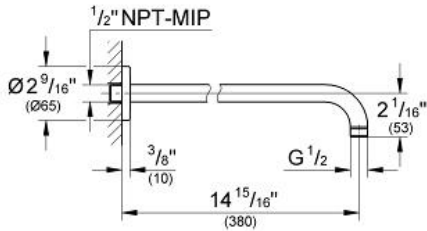

RAINSHOWER
16" Shower Arm
MODEL # 28540000

Pure Freude
an Wasser

Product Description:
RAINSHOWER
16" Shower Arm

Standard Specification:

- 1/2" (13 mm) NPT Male Threads
- Can be used with all Rainshower shower heads except Rainshower Jumbo
- **GROHE StarLight** chrome finish

Applicable Codes & Standards:

- Energy Policy Act of 1992
- ASME A112.18.1/CSA B125.1

Color:

- 28540000 StarLight Chrome