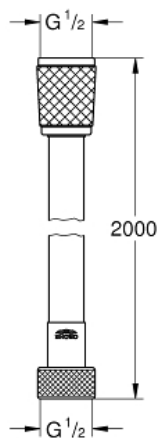

ROTAFLEX
MODEL # 28413001

*Pure Freude
an Wasser*

GROHE

Product Description:
ROTAFLEX

Standard Specification:

- 79"
- Smooth surface for easy cleaning
- Tensile strength 500 N
- Pressure resistance up to 5 bar
- Heat resistance 160°F
- AntiFold bend proof
- Universal connection G 1/2" x 1/2"
- Rotation cone for Twist-free function
- **GROHE StarLight** chrome finish

Color:

- 28413001 StarLight Chrome