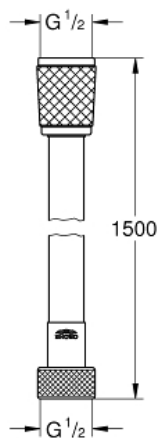

RELEXAFLEX
59" Hose
MODEL # 28151001

*Pure Freude
an Wasser*

GROHE
WAVE

Product Description:

**RELEXAFLEX
59" Hose**

Standard Specification:

- 59"
- Smooth surface for easy cleaning
- Tensile strength 500 N
- Pressure resistance up to 5 bar
- Heat resistance 160°F
- AntiFold bend proof
- Universal connection G 1/2" x 1/2"
- **GROHE StarLight** chrome finish