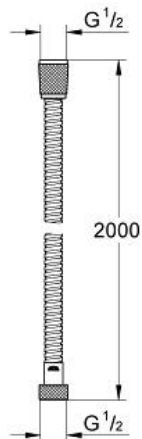

RELEXAFLEX  
79" Metal Hose  
MODEL # 28140000

Pure Freude  
an Wasser

GROHE

**Product Description:**

**RELEXAFLEX**  
**79" Metal Hose**

**Standard Specification:**

- 79"
- Metal
- Tensile strength 500 N
- Pressure resistance up to 5 bar
- Heat resistance 160°F
- AntiFold bend proof
- Universal connection G 1/2" x 1/2"
- **GROHE StarLight** chrome finish

**Color:**

□ 28140000 StarLight Chrome