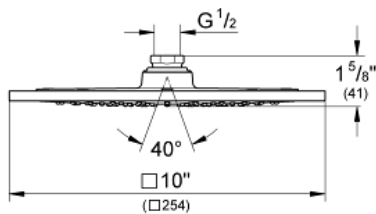

RAINSHOWER F-SERIES 10"

Shower Head 1 Spray

MODEL # 27815001

Pure Freude
an Wasser

GROHE

Product Description:
RAINSHOWER F-SERIES 10"
Shower Head 1 Spray

Standard Specification:

- Rain spray pattern (1 spray-rain)
- 10" x 10"
- Metal
- Rotating ball joint $\pm 20^\circ$
- 1/2" Connection thread
- **GROHE EcoJoy** 1.75 gpm (6.6 l/min) flow limiter
- **GROHE DreamSpray** perfect spray pattern
- **GROHE StarLight** chrome finish
- **SpeedClean** anti-lime system
- Suitable for instantaneous heater

Applicable Codes & Standards:

- Energy Policy Act of 1992
- ASME A112.18.1/CSA B125.1
- EPA WaterSense®
- LOGO CEC

Color:

- 27815001 StarLight Chrome