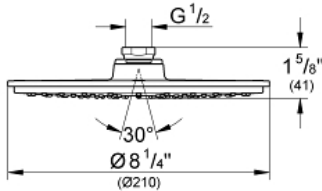

RAINSHOWER COSMOPOLITAN
210
Shower Head 1 Spray
MODEL # 27814EN1

Pure Freude
an Wasser

GROHE

Product Description:
RAINSHOWER COSMOPOLITAN 210
Shower Head 1 Spray

Standard Specification:

- Rain spray pattern (1 spray-rain)
- 120 spray nozzles
- With ball joint
- Rotation angle $\pm 15^\circ$
- 1/2" Connection thread
- GROHE EcoJoy 1.75 gpm (6.6 l/min) flow limiter
- GROHE DreamSpray perfect flow
- GROHE StarLight finish
- SpeedClean anti-lime system

Applicable Codes & Standards:

- Energy Policy Act of 1992
- ASME A112.18.1/CSA B125.1
- EPA WaterSense®
- LOGO CEC

Color:

- 27814EN1 Brushed Nickel InfinityFinish