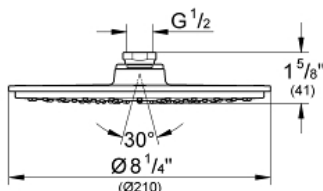

RAINSHOWER COSMOPOLITAN
210
Shower Head 1 Spray
MODEL # 27814001

Pure Freude
an Wasser

GROHE

Product Description:
RAINSHOWER COSMOPOLITAN 210
Shower Head 1 Spray

Standard Specification:

- Rain spray pattern (1 spray-rain)
- 120 spray nozzles
- With ball joint
- Rotation angle $\pm 15^\circ$
- 1/2" Connection thread
- GROHE EcoJoy 1.75 gpm (6.6 l/min) flow limiter
- GROHE DreamSpray perfect flow
- GROHE StarLight chrome finish
- SpeedClean anti-lime system

Applicable Codes & Standards:

- Energy Policy Act of 1992
- ASME A112.18.1/CSA B125.1
- EPA WaterSense®
- LOGO CEC

Color:

- 27814001 StarLight Chrome