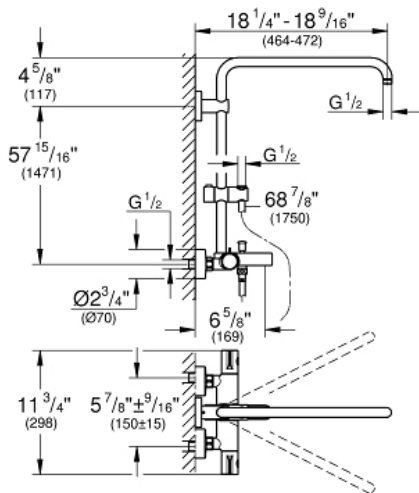

EUPHORIA SYSTEM Shower System with Bath Thermostat for Wall Mount

MODEL # 26490000

Pure Freude
an Wasser

GROHE

ADA

Product Description:

EUPHORIA SYSTEM

Shower System with Bath Thermostat for Wall Mount

Standard Specification:

- 17 3/4" horizontal swivel shower arm
- Exposed thermostat with Aquadimmer that diverts between hand shower and showerhead
- Tub Spout
- Showerhead and hand shower (not included)
- Bar with adjustable height hand shower holder
- Rotaflex metal shower hose 69" (1750mm)
- **GROHE TurboStat** Compact cartridge with wax thermoelement
- **GROHE StarLight** chrome finish
- Exposed thermostatic temperature control with SafeStop at 100°F/38°C
- GROHE SafeStop Plus optional temperature limiter at 110°F (43°C) included
- Inner WaterGuide for a longer life
- Twistfree to prevent hose from twisting
- Min. recommended pressure: 15 psi (1.0 bar)
- Two discrete functions (non-shared)
- Includes adaptors for easy installation (depth adjustable)
- 6 5/8" Tub Spout reach
- Tub Spout Flow Rate: 5.3 gpm (20 L/min) at 45 PSI
- ADA Compliant handles
- Protected against backflow

Applicable Codes & Standards:

- ASME A112.18.1/CSA B125.1
- US Federal and State material regulations
- ICC/ANSI A117.1

Color:

- 26490000 StarLight Chrome