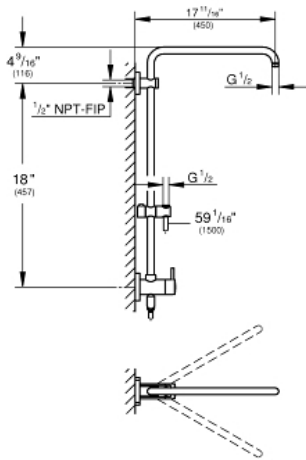

RETROFIT SYSTEM Shower System

MODEL # 26486000

Pure Freude
an Wasser

GROHE

Product Description: RETROFIT SYSTEM Shower System

Standard Specification:

- 17 3/4" horizontal swivel shower arm
- Switch between hand shower and showerhead via built-in diverter
- 6 diverter functions (2 discrete functions (non shared) + one shared function in both standard and Eco flow)
- Showerhead and hand shower (not included)
- Bar with adjustable height hand shower holder
- Distance between diverter and upper bracket 18" (457 mm)
- Rotaflex shower hose (59") (28 417)
- Angle adapter to prevent hose interfering with shower valve

- Optional **GROHE EcoJoy** 1.8 gpm (6.6 l/min) flow limiter included
- **GROHE StarLight** chrome finish
- Inner WaterGuide for a longer life
- Twistfree to prevent hose from twisting
- Min. recommended pressure: 15 psi (1.0 bar)
- System includes 2 back flow preventers
- Optional compensation disc (26 030) available for uneven wall installation
- Optional height extension (26 464) available for raising the shower head
- CALGreen compliant

Applicable Codes & Standards:

- ASME A112.18.1/CSA B125.1
- US Federal and State material regulations

Color:

- 26486000 StarLight Chrome