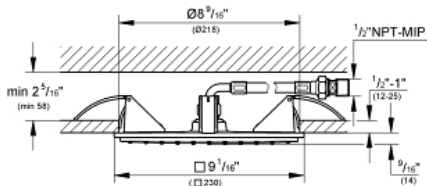

RAINSHOWER ALLURE 230
Ceiling Shower Head - 1 spray
MODEL # 26470000

Pure Freude
an Wasser

GROHE

Product Description:
RAINSHOWER ALLURE 230
Ceiling Shower Head - 1 spray

Standard Specification:

- Rain spray pattern (1 spray-rain)
- Metal
- 1/2" NPT connection thread(s)
- Female thread
- **GROHE EcoJoy** 1.75 gpm (6.6 l/min) flow limiter
- **GROHE DreamSpray** perfect spray pattern
- **GROHE StarLight** chrome finish
- **SpeedClean** anti-lime system
- Suitable for instantaneous heater