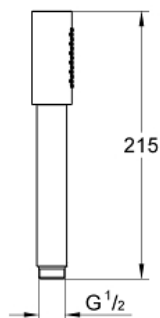

SENA STICK
Hand Shower
MODEL # 26465000

Pure Freude
an Wasser

GROHE

Product Description:
SENA STICK
Hand Shower

Standard Specification:

- 1 Spray: Normal
- Metal
- GROHE EcoJoy 1.75 gpm (6.6 l/min) flow limiter
- GROHE DreamSpray perfect spray pattern
- GROHE StarLight chrome finish
- SpeedClean anti-lime system
- Inner WaterGuide for a longer life
- Universal mounting system (fits all standard shower hoses)
- Suitable for instantaneous heater
- Min. recommended pressure: 15 psi (1.0 bar)