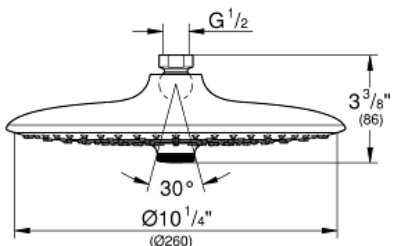

EUPHORIA 260
Shower Head 3 Sprays
MODEL # 26457EN0

Pure Freude
an Wasser

GROHE

Product Description:
EUPHORIA 260
Shower Head 3 Sprays

Standard Specification:

- Rain, SmartRain, Jet
- 10" Diameter
- Rotating ball joint $\pm 15^\circ$
- 1/2" Connection thread
- 2.5 gpm (9.5 l/min) flow limiter
- **GROHE DreamSpray** perfect spray pattern
- **GROHE StarLight** finish
- **SpeedClean** anti-lime system
- Inner WaterGuide for a longer life
- Suitable for instantaneous heater
- Min. recommended pressure: 15 psi (1.0 bar)

Applicable Codes & Standards:

- Energy Policy Act of 1992
- ASME A112.18.1/CSA B125.1
- US Federal and State material regulations

Color:

- 26457EN0 Brushed Nickel InfinityFinish