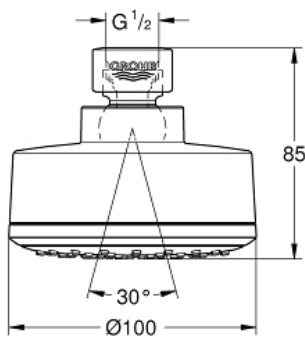

NEW TEMPESTA  
COSMOPOLITAN 100  
Shower Head 1 Spray  
MODEL # 26366001

Pure Freude  
an Wasser

GROHE

**Product Description:**  
NEW TEMPESTA COSMOPOLITAN 100  
Shower Head 1 Spray

**Standard Specification:**

- Rain spray pattern (1 spray-rain)
- Rotating ball joint  $\pm 15^\circ$
- 1/2" Connection thread
- GROHE EcoJoy 1.75 gpm (6.6 l/min) flow limiter
- GROHE DreamSpray perfect spray pattern
- GROHE StarLight chrome finish
- SpeedClean anti-lime system
- Inner WaterGuide for a longer life
- Min. recommended pressure: 15 psi (1.0 bar)
- Max Flow Rate: 1.75 gpm (6.6 L/min)