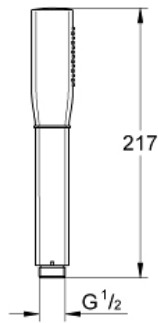

# GRANDERA STICK Hand Shower

MODEL # 26037EN1

Pure Freude  
an Wasser

**GROHE**

## Product Description: GRANDERA STICK Hand Shower

### Standard Specification:

- Metal
- **GROHE EcoJoy** 1.75 gpm (6.6 l/min) flow limiter
- **GROHE DreamSpray** perfect spray pattern
- Inner WaterGuide for a longer life
- **GROHE CoolTouch** No risk of scalding
- **GROHE StarLight** finish
- **SpeedClean** anti-lime system
- Suitable for instantaneous heater
- Universal mounting system (fits all standard shower hoses)
- Min. recommended pressure: 15 psi (1.0 bar)
- Max Flow Rate: 2.0 gpm (7.6 l/min)