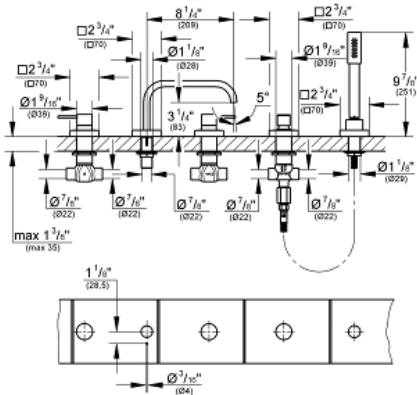

# ALLURE Five-Hole Bathtub Faucet with Handshower

MODEL # 25097001

Pure Freude  
an Wasser

GROHE

### Five-Hole Bathtub Faucet with Handshower

## Standard Specification:

- With lever handle
- 1/2" (13mm) ceramic cartridge (90° turn)
- **GROHE StarLight** chrome finish
- 8 1/4" bath tub spout without diverter
- Sena hand shower (28 341 000) 1.75 gpm
- 79" (2000mm) metal shower hose
- An adapter is needed locally